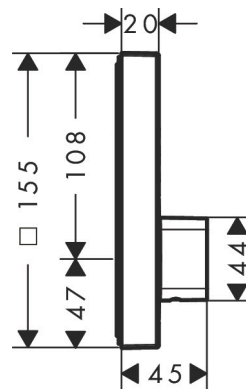

hansgrohe
ShowerSelect Mixer for concealed installation for 2 functions
15768000
Chrome

Q = l/min 0 3 6 9 12 15 18 21 24 27 30
Q = l/sec 0 0,1 0,2 0,3 0,4 0,5

1 Outlet 2
2 Outlet 1

- 2 functions
- simultaneous use of several outlets
- maximum flow rate at 3 bar: 22 l/min
- flow rate upper outlet: 20 l/min
- Start/stop valve to operate the functions
- temperature limitation adjustable
- min. operating pressure: 1 bar
- max. operating pressure: 10 bar
- mixer is delivered with button On/Off
- connection type: basic set
- flow rate lower outlet: 20 l/min