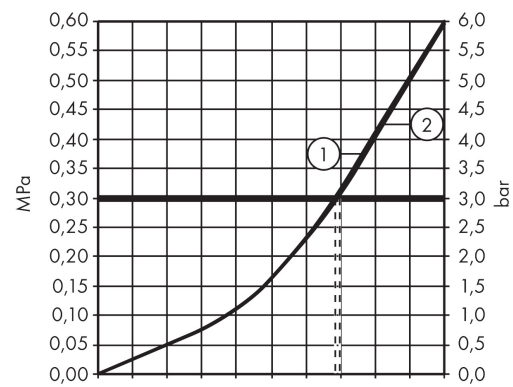

hansgrohe
ShowerSelect Mixer for concealed installation for 2 functions
15768000
Chrome

Q = l/min 0 3 6 9 12 15 18 21 24 27 30
Q = l/sec 0 0,1 0,2 0,3 0,4 0,5

1 Outlet 2
2 Outlet 1

- 2 functions
- simultaneous use of several outlets
- maximum flow rate at 3 bar: 22 l/min
- flow rate upper outlet: 20 l/min
- Start/stop valve to operate the functions
- temperature limitation adjustable
- min. operating pressure: 1 bar
- max. operating pressure: 10 bar
- mixer is delivered with button On/Off
- connection type: basic set
- flow rate lower outlet: 20 l/min